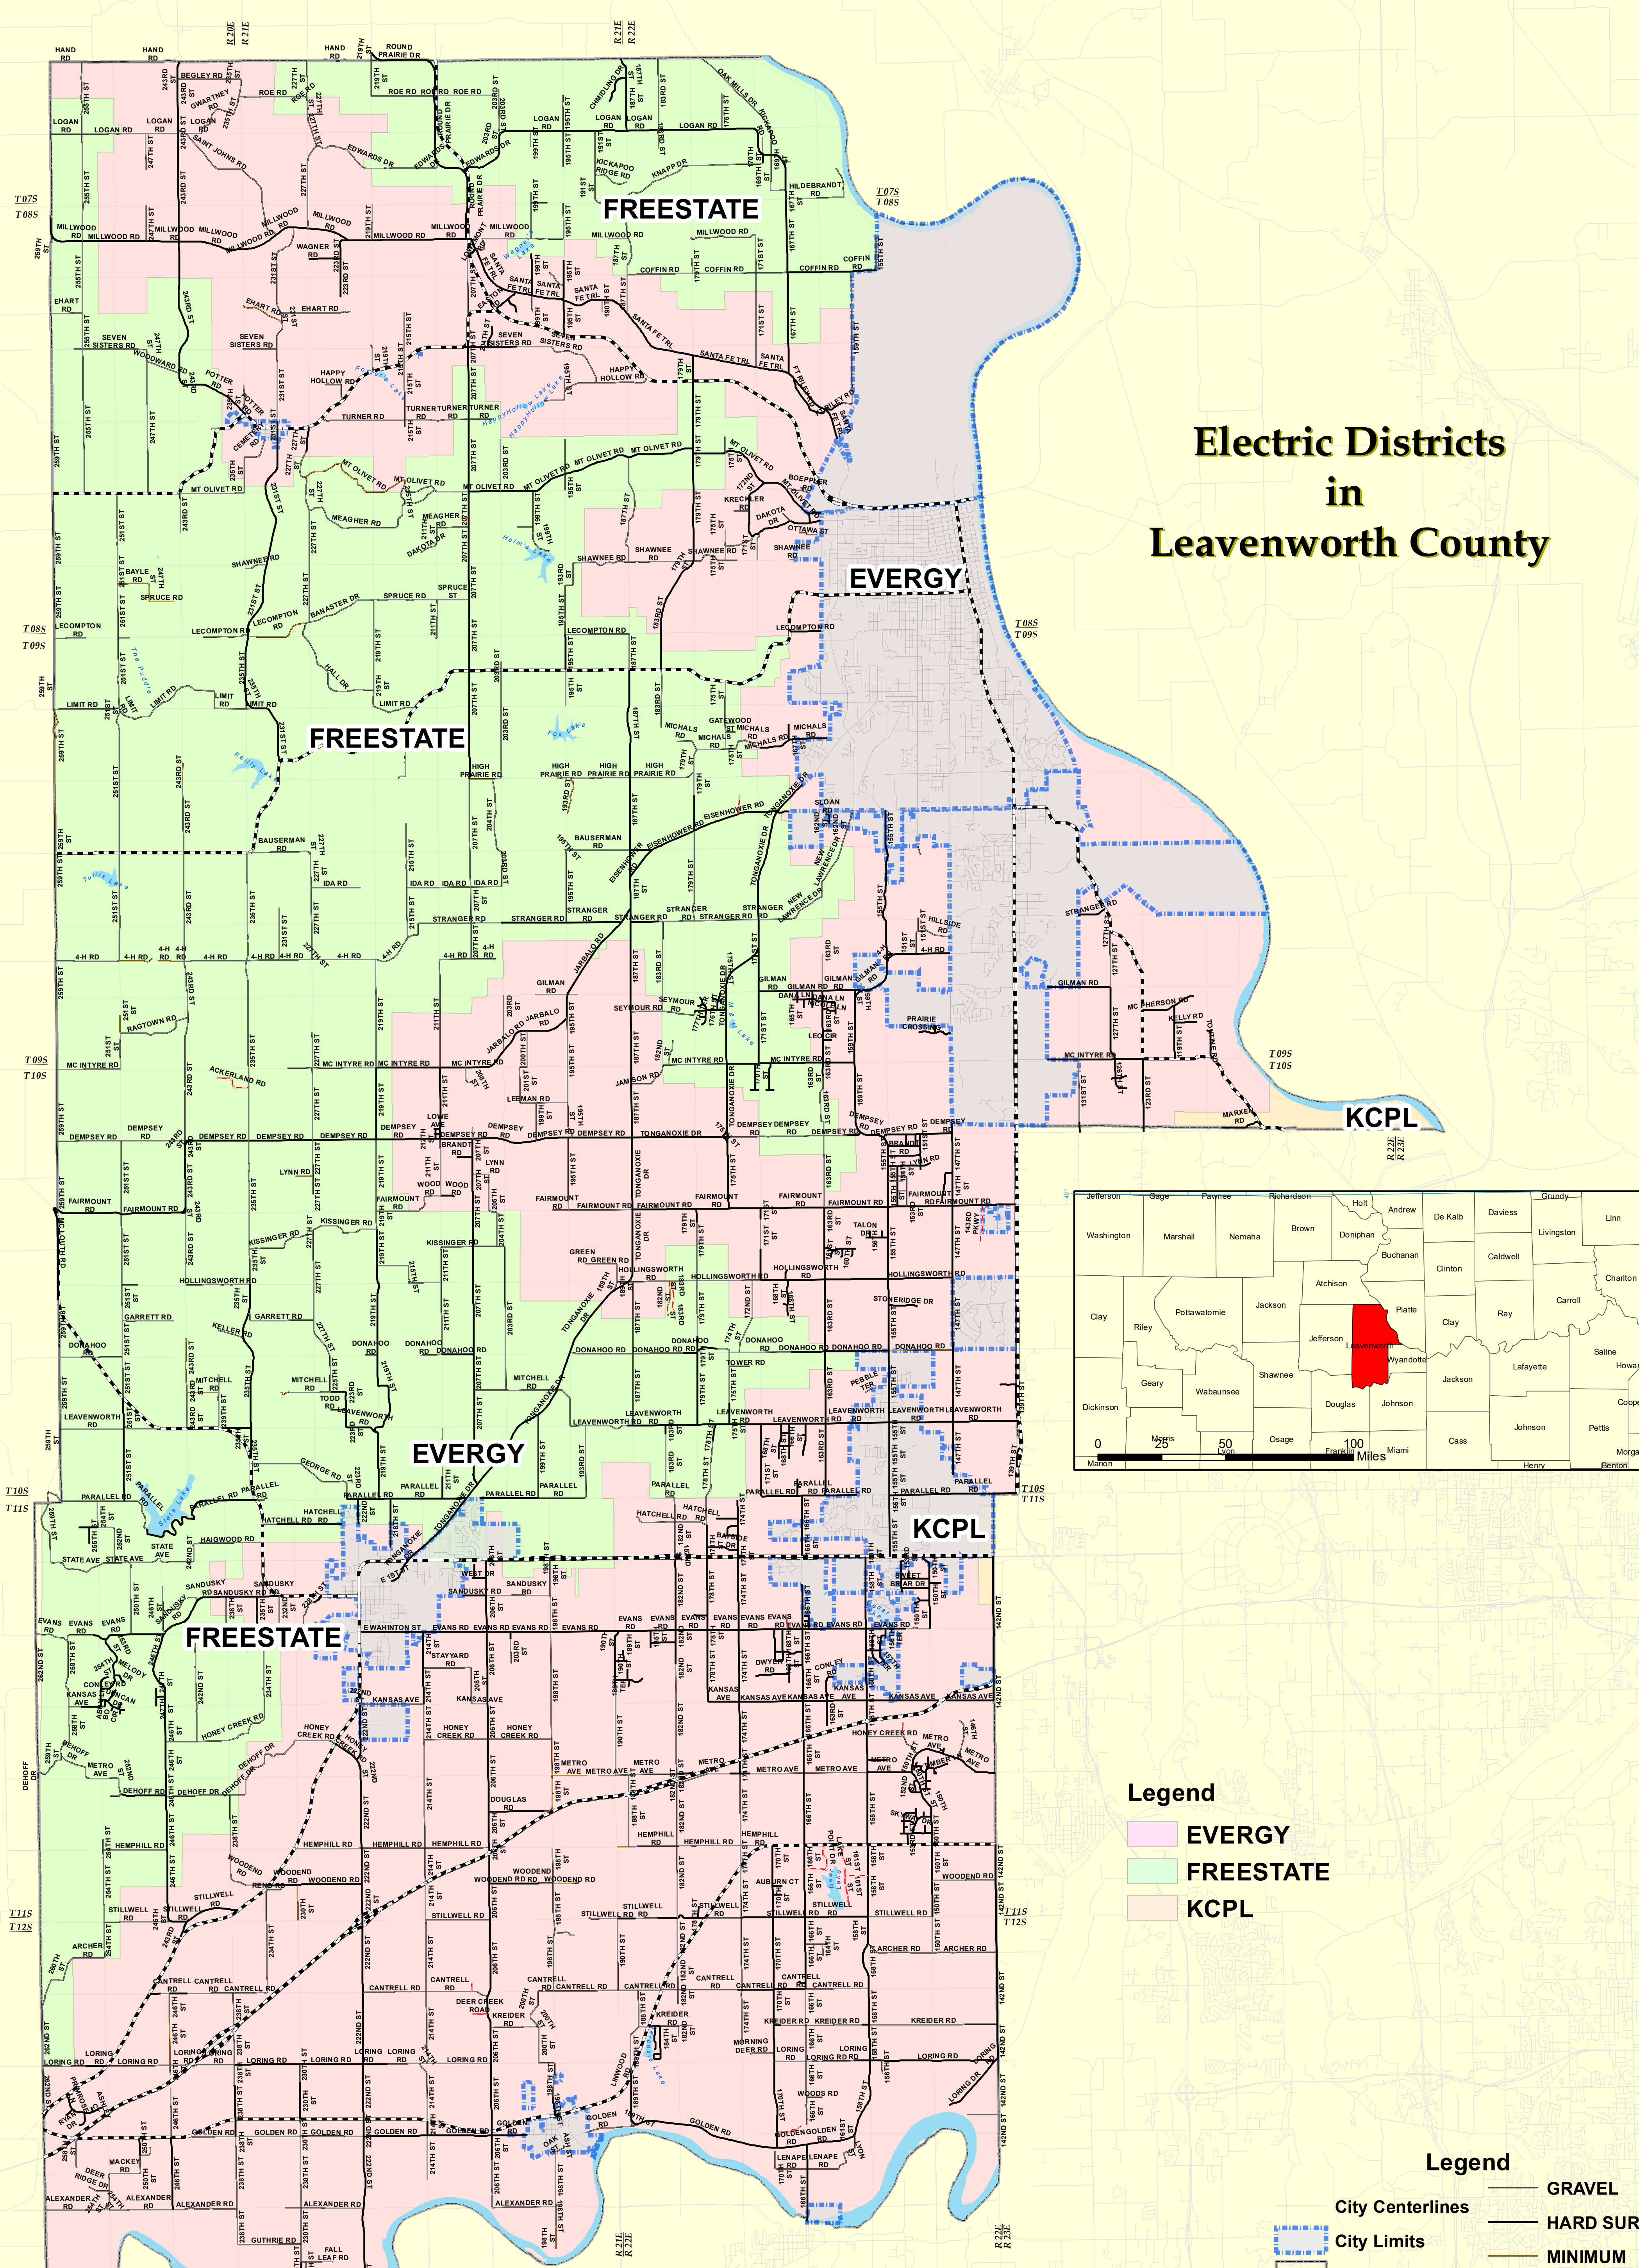

# LEAVENWORTH COUNTY KANSAS 2025

## Electric Districts in Leavenworth County

### Legend

- EVERGY
- FREESTATE
- KCPL

### Legend

- GRAVEL
- HARD SURFACE
- MINIMUM
- PRIVATE
- STATE MAINTAINED
- City Centerlines
- City Limits
- County Boundary
- Sections

Projection: NAD 1983 State Plane Kansas 1501 (US Feet)  
 Disclaimer: Map is projected in real-world coordinates.  
 However, it is not intended for legal purposes.  
 Measurement accuracy is not guaranteed.