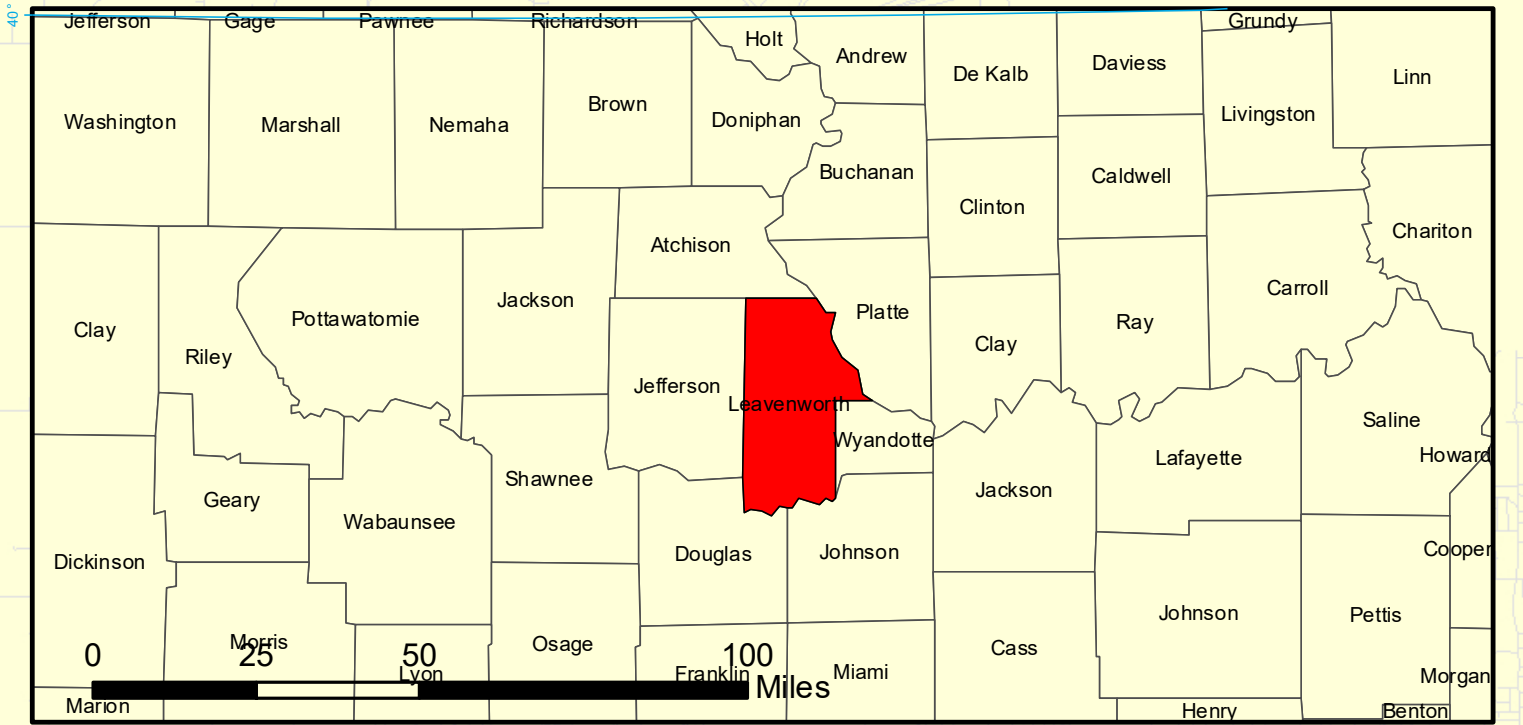

# LEAVENWORTH COUNTY KANSAS 2025

## Electric Districts in Leavenworth County

### Legend

- EVERGY
- FREESTATE
- KCPL

### Legend

- GRAVEL
- HARD SURFACE
- MINIMUM
- PRIVATE
- STATE MAINTAINED
- City Centerlines
- City Limits
- County Boundary
- Sections

Projection: NAD 1983 State Plane Kansas 1501 (US Feet)  
 Disclaimer: Map is projected in real-world coordinates.  
 However, it is not intended for legal purposes.  
 Measurement accuracy is not guaranteed.